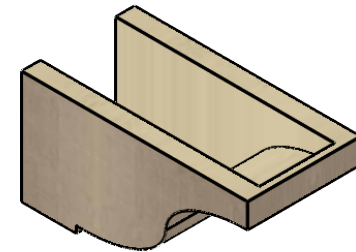

ITEM NUMBER: CORU06X12X06VANRCPR

6"W X 12"D X 6"H SERIES 3 WIDE VAN BUREN ROUGH CEDAR TIMBERTHANE
FAUX WOOD CORBEL, PRIMED

SIDE PROFILE

FRONT PROFILE

ISOMETRIC

EKENA MILLWORK
2300 WEST MAIN ST.
CLARKSVILLE, TX 75426
TOLL FREE: 866-607-0453
WWW.EKENAMILLWORK.COM