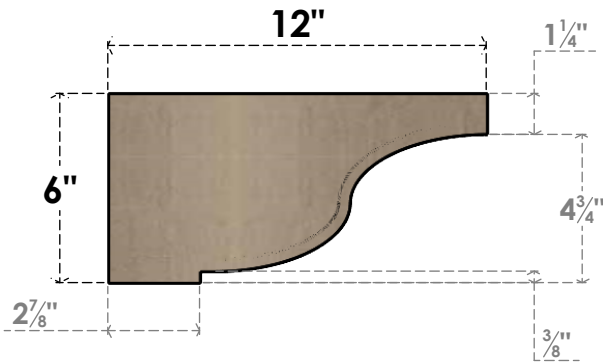

ITEM NUMBER: CORU06X12X06VANRCPR

6"W X 12"D X 6"H SERIES 3 WIDE VAN BUREN ROUGH CEDAR TIMBERTHANE
FAUX WOOD CORBEL, PRIMED

SIDE PROFILE

FRONT PROFILE

ISOMETRIC

EKENA MILLWORK
2300 WEST MAIN ST.
CLARKSVILLE, TX 75426
TOLL FREE: 866-607-0453
WWW.EKENAMILLWORK.COM

NOTES

1. INSTALLATION TO BE COMPLETED IN ACCORDANCE WITH MANUFACTURER'S SPECIFICATIONS.
2. DRAWING MAY NOT BE TO SCALE
3. THIS DRAWING IS INTENDED FOR DESIGN AND PLANNING PURPOSES ONLY.
4. ALL INFORMATION CONTAINED HEREIN WAS CURRENT AT THE TIME OF DEVELOPMENT BUT MUST BE REVIEWED AND APPROVED BY THE PRODUCT MANUFACTURER TO BE CONSIDERED ACCURATE.
5. TIMBERTHANE ARCHITECTURAL PRODUCTS ARE MADE FROM HIGH DENSITY URETHANE AND COME FACTORY PRIMED