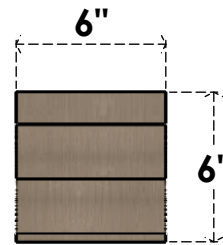

ITEM NUMBER: CORU06X12X06VANRCPR

6"W X 12"D X 6"H SERIES 3 WIDE VAN BUREN ROUGH CEDAR TIMBERTHANE
FAUX WOOD CORBEL, PRIMED

SIDE PROFILE

FRONT PROFILE

ISOMETRIC

EKENA MILLWORK
2300 WEST MAIN ST.
CLARKSVILLE, TX 75426
TOLL FREE: 866-607-0453
WWW.EKENAMILLWORK.COM

NOTES

1. INSTALLATION TO BE COMPLETED IN ACCORDANCE WITH MANUFACTURER'S SPECIFICATIONS.
2. DRAWING MAY NOT BE TO SCALE
3. THIS DRAWING IS INTENDED FOR DESIGN AND PLANNING PURPOSES ONLY.
4. ALL INFORMATION CONTAINED HEREIN WAS CURRENT AT THE TIME OF DEVELOPMENT BUT MUST BE REVIEWED AND APPROVED BY THE PRODUCT MANUFACTURER TO BE CONSIDERED ACCURATE.
5. TIMBERTHANE ARCHITECTURAL PRODUCTS ARE MADE FROM HIGH DENSITY URETHANE AND COME FACTORY PRIMED